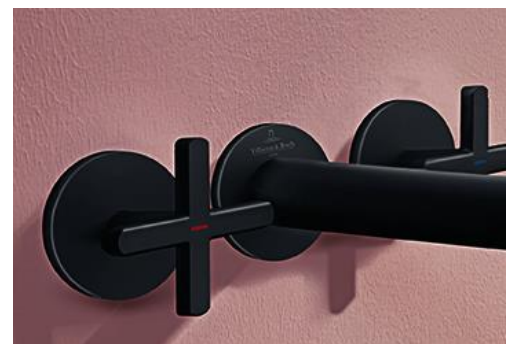

LOOP & FRIENDS

For special places

The minimalist and modern style of Loop & Friends will transform any bathroom, public or private, into a special place. Inspired by organic, fluid shapes the elegant collection with filigree lines allows for a wide range of design options to create individual bathroom settings. Set your own personalized design accent.

Design and special features

- + Organic & fluid shape with filigree lines
- + The right tap for every washbasin solution
- + Versatile design options thanks to 5 different trend colours

Range

- + 5 Single-lever basin mixer (incl. 3 sets)
- + 1 Single-lever bidet mixer
- + 2 Concealed bath & shower mixer
- + 1 Shower mixer
- + 2 Bath & shower mixer (incl. 1 Bathrim mixer set)

Recommended bathroom collections

Loop & Friends

61 Chrome

64 Brushed Nickel Matt

76 Brushed Gold

60 English Gold

K5 Matt Black